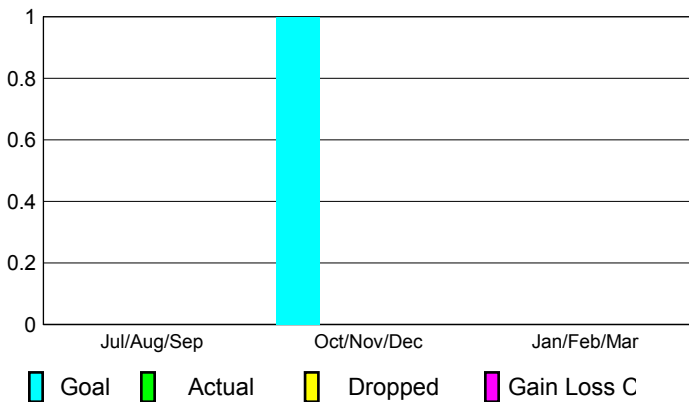

## CLUBS

Club Results  
2012-2013

Clubs  
2011-2012

Month	New Club Goal	Actual New Clubs	Actual Dropped Clubs	Gain/Loss of Clubs	Gain/Loss of Clubs
Jul/Aug/Sep	0	0	0	0	0
Oct/Nov/Dec	1	0	0	0	0
Jan/Feb/Mar	0	0	0	0	0
<b>Totals</b>	<b>1</b>	<b>0</b>	<b>0</b>	<b>0</b>	<b>0</b>

### Club Results 2012-2013

Goal, New, Dropped, Gain/Loss