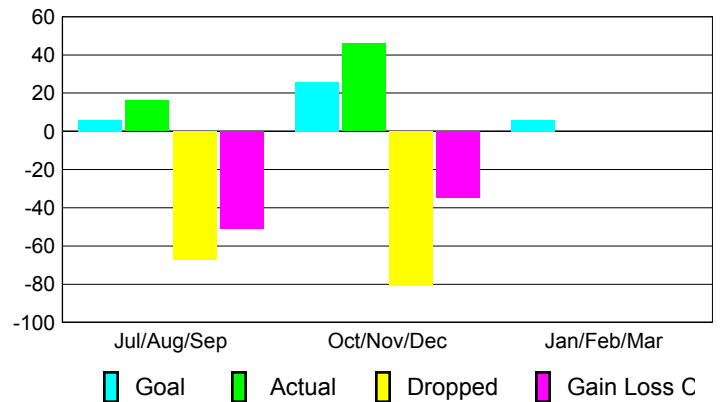

### YTD Status Quo Clubs 2012-2013

Status Quo Clubs Compared to Status Quo Members

## MEMBERSHIP

Membership Results  
2012-2013

Membership  
2011-2012

Month	Net Memb Goal	Actual New Memb	Actual Dropped Memb	Gain/Loss of Memb	Gain/Loss of Memb
Jul/Aug/Sep	6	16	-67	-51	-34
Oct/Nov/Dec	26	46	-81	-35	24
Jan/Feb/Mar	6	0	0	0	-13
<b>Totals</b>	<b>38</b>	<b>62</b>	<b>-148</b>	<b>-86</b>	<b>-23</b>

### Membership Results 2012-2013

Goal, New, Dropped, Gain/Loss

### Comparison of Membership Gain/Loss

Current Year Compared to the Previous Year