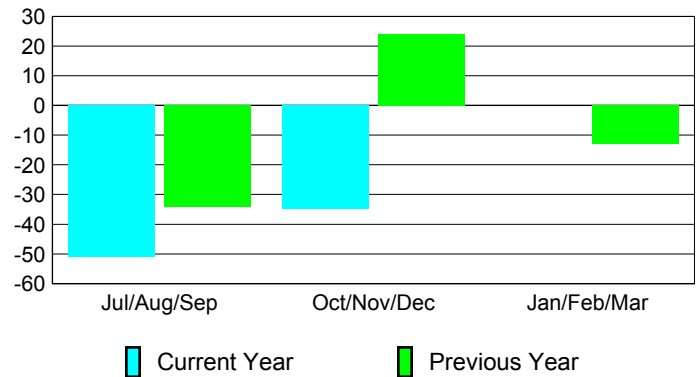

Gender Comparison 2012-2013

Jul/Aug/Sep

Oct/Nov/Dec

Jan/Feb/Mar

Male

Female